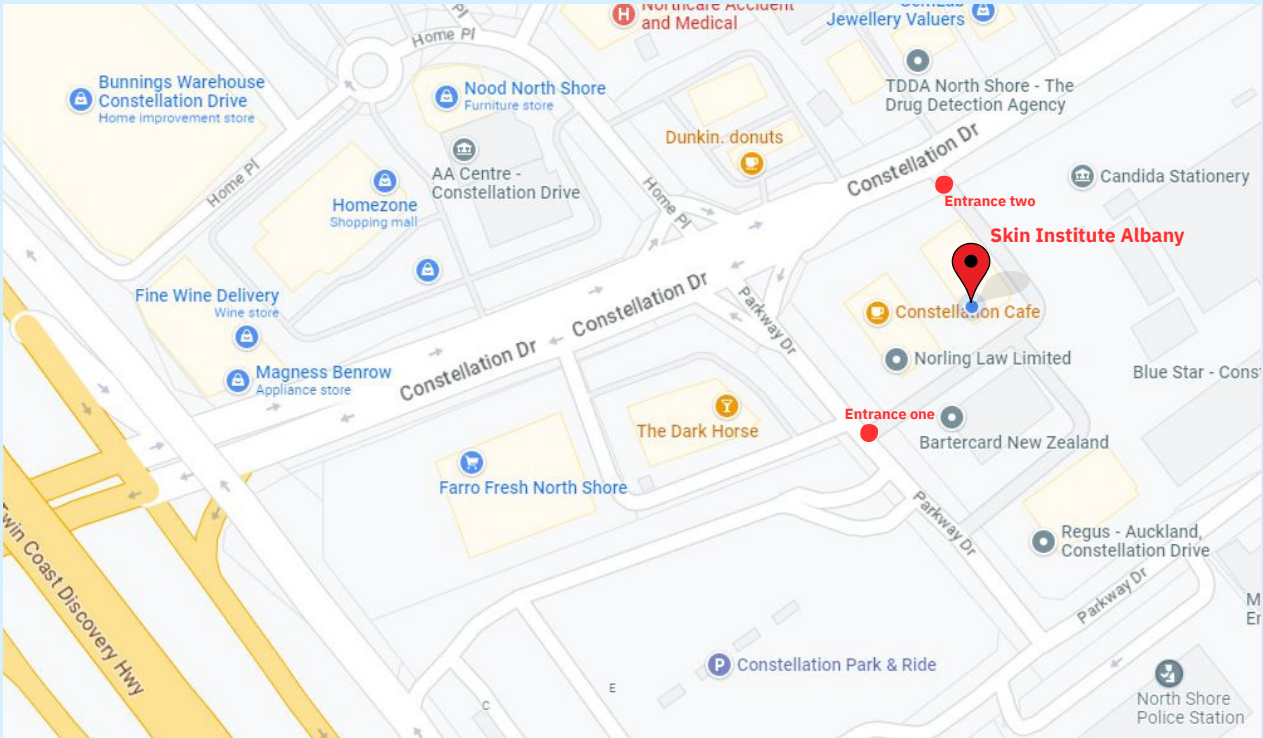

Skin Institute Albany

**Candida Office Park - Building 1, Floor 1
61 Constellation Drive, Rosedale, Auckland**

We are located in the tall blue office buildings. We are the building directly next to the Kiwibank building & Constellation Cafe.

PARKING OPTION 1

- **Enter Candida Office Park from Parkway Drive.**
- **We are the second building on your left. Pull into second driveway on your left, to enter carpark underneath building 1.**
- **Head to the back of the carpark. After the GREEN wall the Skin Institute Car Parks are on the left.**

PARKING OPTION 2

- **Enter from Constellation Drive.**
- **Turn right into the lower basement carpark.**
- **Directly to your right we have 4 parks facing Constellation Drive.**
- **We also have 4 carparks on your left as well. All labelled Skin Institute.**